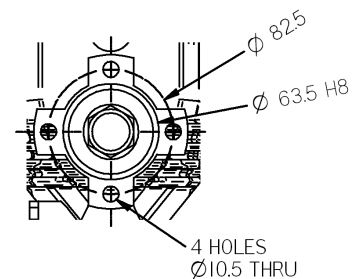

GEARBOX OUTPUT

REV	DESCRIPTION	DATE	APP'D	DRAWN	NOTE
V					
U					
1					

DIMENSIONS IN MM
DRAWN TO SCALE

BETA MARINE
BETA MARINE
DAVEYWAY,
WATERWELLS,
QUEDGELEY, GLOUCESTER,
GL2 2AD, U.K.

DRAWN BY:- TW
CHECKED BY:-
DATE: 12/08/2009

**BETA 16 HEAT EXCHANGE
TMC40 GEARBOX**

SIZE: 4
DWG NO.: 100-06496
PAGE: 1 of 1
DATE: 12/08/2009

REV: 00