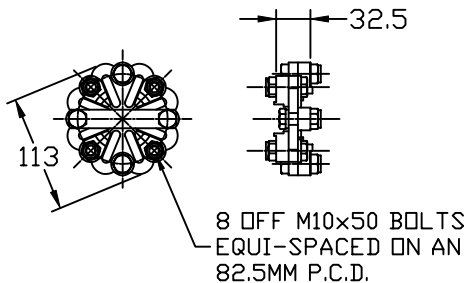

DETAIL OF FLEXIBLE COUPLING

FUEL FILTER
FUEL RETURN 8MM O/D COMPRESSION FITTING

SUMP DRAIN PUMP

F.W. FILLER CAP

OIL FILLER CAP

BETA MARINE

REV	DESCRIPTION	DATE	APP'D	NOTES

NOTES

BETA MARINE

TEL +44 (0)1452 723492 FAX +44 (0)1452 883742

DRAWN BY:- DNC
CHECKED BY:- L.F.T

BETA MARINE LTD.
DAVY WAY, WATERWELLS,
QUEDGELEY, GLOUCESTER
GL2 2AD UK

COMPLETE UNIT		
TITLE		BD722 ALBIN VEGA - H/E - TMC40
SIZE	DWG NO.	100-02129
SCALE	NTS	DATE 21-3-01
		REV 01