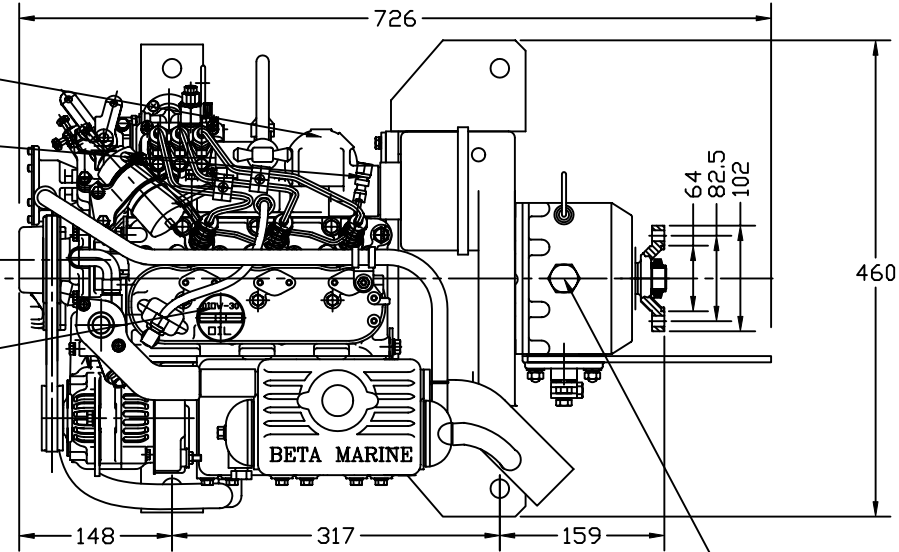

DETAIL OF FLEXIBLE COUPLING

FUEL FILTER
FUEL RETURN 8MM O/D COMPRESSION FITTING

SUMP DRAIN PUMP

F.W. FILLER CAP

OIL FILLER CAP

BETA MARINE

REV	DESCRIPTION	DATE	APP'D	NOTES

NOTES

BETA MARINE

TEL +44 (0)1452 723492 FAX +44 (0)1452 883742

DRAWN BY:- DNC
CHECKED BY:- L.F.T

BETA MARINE LTD.
DAVY WAY, WATERWELLS,
QUEDGELEY, GLOUCESTER
GL2 2AD UK

COMPLETE UNIT		
TITLE		BD722 ALBIN VEGA - H/E - TMC40
SIZE	DWG NO.	100-02129
SCALE	NTS	DATE 21-3-01
		REV 01