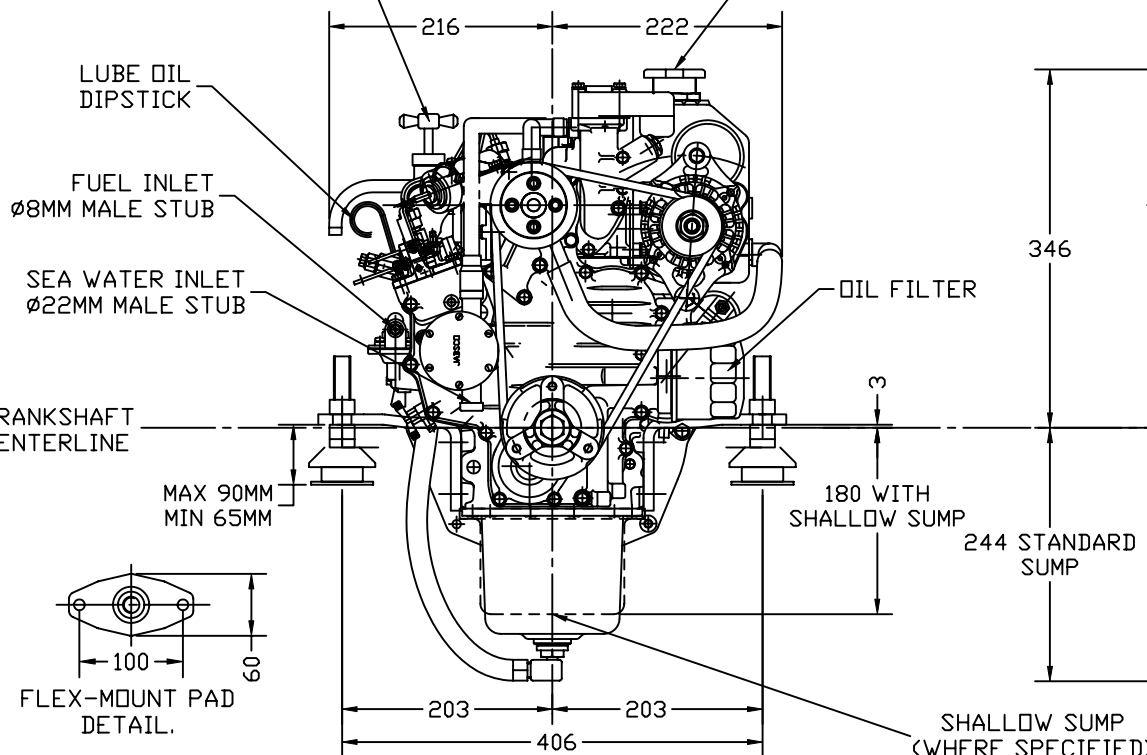

DETAIL OF FLEXIBLE COUPLING

FUEL FILTER
FUEL RETURN 8MM O/D COMPRESSION FITTING

SUMP DRAIN PUMP

F.W. FILLER CAP

OIL FILLER CAP

BETA MARINE

REV	DESCRIPTION	DATE	APP'D	NOTES

NOTES

BETA MARINE

TEL +44 (0)1452 723492 FAX +44 (0)1452 883742

DRAWN BY:- DNC
CHECKED BY:- L.F.T

BETA MARINE LTD.
DAVY WAY, WATERWELLS,
QUEDGELEY, GLOUCESTER
GL2 2AD UK

COMPLETE UNIT		
TITLE		BD722 ALBIN VEGA - H/E - TMC40
SIZE	DWG NO.	100-02129
SCALE	NTS	DATE 21-3-01
		REV 01