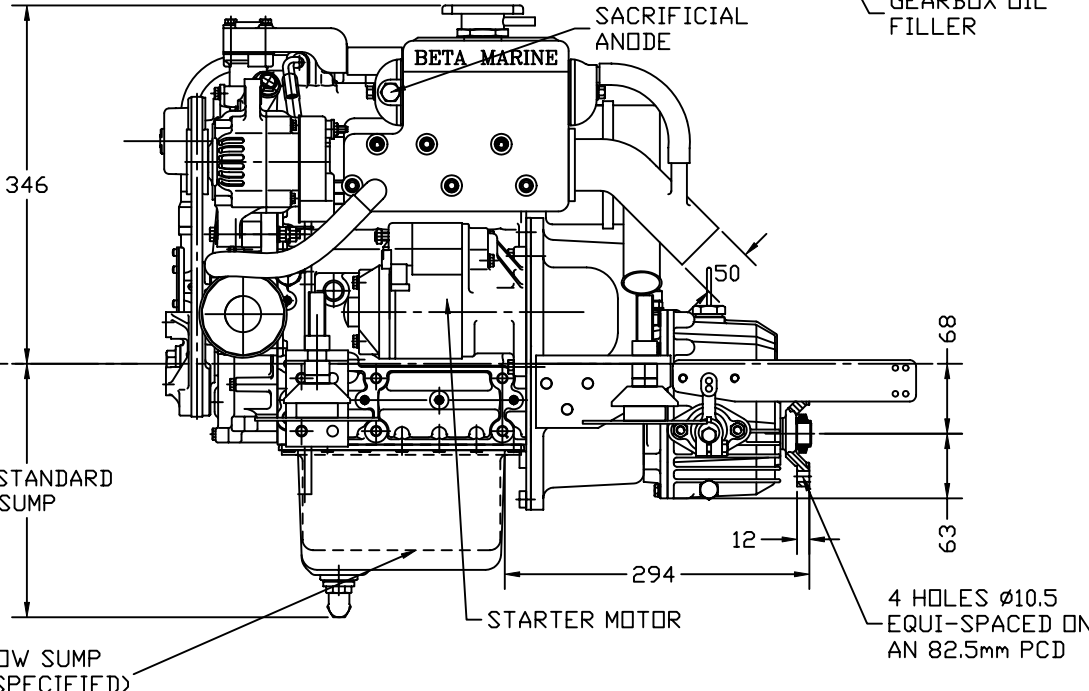

DETAIL OF FLEXIBLE COUPLING

FUEL FILTER
FUEL RETURN 8MM O/D COMPRESSION FITTING

SUMP DRAIN PUMP

F.W. FILLER CAP

OIL FILLER CAP

BETA MARINE

REV	DESCRIPTION	DATE	APP'D	NOTES

NOTES

BETA MARINE

TEL +44 (0)1452 723492 FAX +44 (0)1452 883742

DRAWN BY:- DNC
CHECKED BY:- L.F.T

BETA MARINE LTD.
DAVY WAY, WATERWELLS,
QUEDGELEY, GLOUCESTER
GL2 2AD UK

COMPLETE UNIT		
TITLE		BD722 ALBIN VEGA - H/E - TMC40
SIZE	DWG NO.	100-02129
SCALE	NTS	DATE 21-3-01
		REV 01