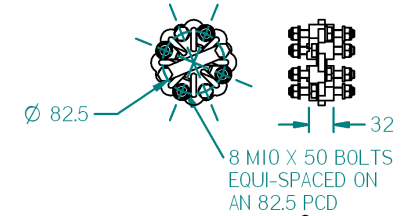

FLEXIBLE MOUNT DETAILS

FLEXIBLE COUPLING DETAILS

REV	DESCRIPTION	DATE	APP'D	DRAWN	NOTES
01					

TITLE: BETA28 HEAT EXCHANGE PRM150 GEARBOX

DIMENSIONS IN MM (INCH) DO NOT SCALE

PART FILE NAME: 100-05363 02 BETA28 (BD1005) HE PRM150.asm

BETA MARINE

BETA MARINE LTD,
DAVY WAY,
WATERWELLS,
QUEDGELEY,
GLOUCESTER. GL2 2AD, UK

DRAWN BY: TW
CHECKED BY: LT

SIZE A4
DWG NO: 100-05363
SCALE NTS

REV 02
PAGE 1 of 1
DATE 29/11/2010