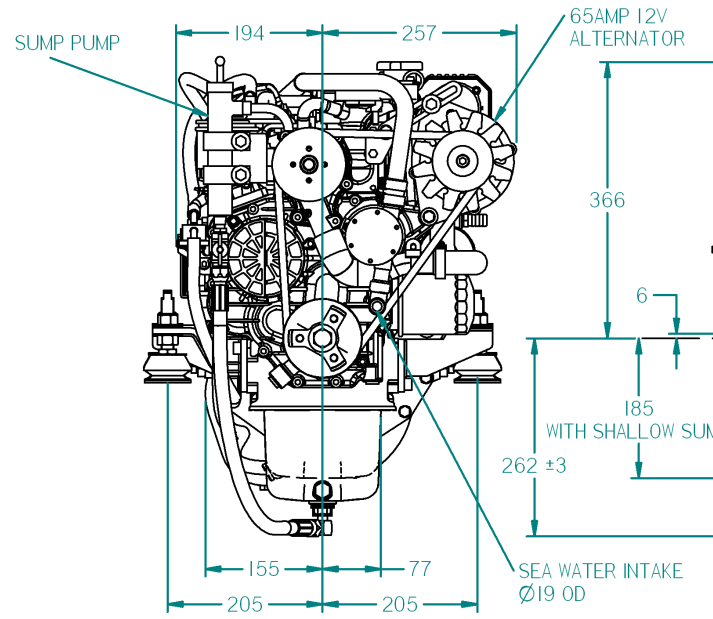

FLEXIBLE MOUNT DETAILS

FLEXIBLE COUPLING DETAILS

REV	DESCRIPTION	DATE	APP'D	DRAWN	NOTES
01					

TITLE: BETA28 HEAT EXCHANGE PRM150 GEARBOX

DIMENSIONS IN MM (INCH) DO NOT SCALE

PART FILE NAME: 100-05363 02 BETA28 (BD1005) HE PRM150.asm

BETA MARINE

BETA MARINE LTD,
DAVY WAY,
WATERWELLS,
QUEDGELEY,
GLOUCESTER. GL2 2AD, UK

DRAWN BY: TW
CHECKED BY: LT

SIZE A4
DWG NO: 100-05363
SCALE NTS

REV 02
PAGE 1 of 1
DATE 29/11/2010