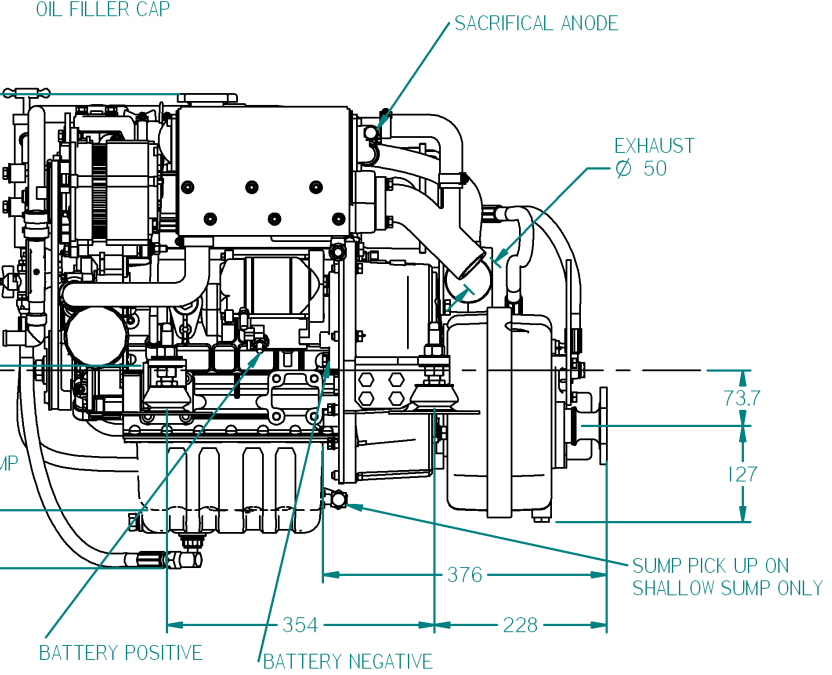

FLEXIBLE MOUNT DETAILS

FLEXIBLE COUPLING DETAILS

REV	DESCRIPTION	DATE	APP'D	DRAWN	NOTES
01					

TITLE: BETA28 HEAT EXCHANGE PRM150 GEARBOX

DIMENSIONS IN MM (INCH) DO NOT SCALE

PART FILE NAME: 100-05363 02 BETA28 (BD1005) HE PRM150.asm

BETA MARINE

BETA MARINE LTD,
DAVY WAY,
WATERWELLS,
QUEDGELEY,
GLOUCESTER. GL2 2AD, UK

DRAWN BY: TW
CHECKED BY: LT

SIZE A4
DWG NO: 100-05363
SCALE NTS

REV 02
PAGE 1 of 1
DATE 29/11/2010