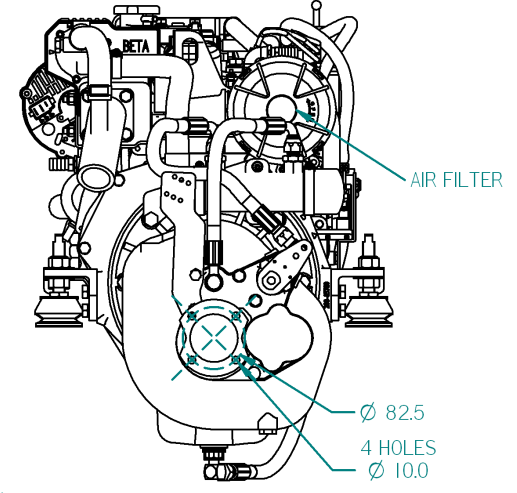

FLEXIBLE MOUNT DETAILS

FLEXIBLE COUPLING DETAILS

REV	DESCRIPTION	DATE	APP'D	DRAWN	NOTES
01					

TITLE: BETA28 HEAT EXCHANGE PRM150 GEARBOX

DIMENSIONS IN MM (INCH) DO NOT SCALE

PART FILE NAME: 100-05363 02 BETA28 (BD1005) HE PRM150.asm

BETA MARINE

BETA MARINE LTD,
DAVY WAY,
WATERWELLS,
QUEDGELEY,
GLOUCESTER. GL2 2AD, UK

DRAWN BY: TW
CHECKED BY: LT

SIZE A4
DWG NO: 100-05363
SCALE NTS

REV 02
PAGE 1 of 1
DATE 29/11/2010