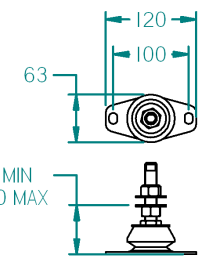

FLEXIBLE MOUNT DETAILS

FLEXIBLE COUPLING DETAILS

REV	DESCRIPTION	DATE	APP'D	DRAWN	NOTES
01					

TITLE: BETA28 HEAT EXCHANGE PRM150 GEARBOX

DIMENSIONS IN MM (INCH) DO NOT SCALE

PART FILE NAME: 100-05363 02 BETA28 (BD1005) HE PRM150.asm

BETA MARINE

BETA MARINE LTD,
DAVY WAY,
WATERWELLS,
QUEDGELEY,
GLOUCESTER. GL2 2AD, UK

DRAWN BY: TW
CHECKED BY: LT

SIZE A4
DWG NO: 100-05363
SCALE NTS

REV 02
PAGE 1 of 1
DATE 29/11/2010