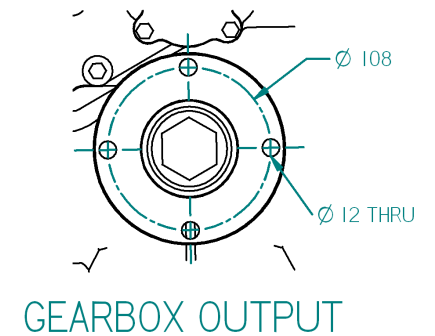

FLEXIBLE MOUNT

REV	DESCRIPTION	DATE	APP'D	DRAWN	NOTES
01					

TITLE: BETA 75-90 HEAT EXCHANGE  
TM345 GEARBOX

DIMENSIONS IN MM (INCH) DO NOT SCALE PART FILE NAME: 100-08948 BETA75 HE TM345.asm

BETA MARINE LTD,  
DAVY WAY,  
WATERWELLS,  
QUEDGELEY,  
GLOUCESTER. GL2 2AD, UK

DRAWN BY: TW	SIZE: A4	DWG NO: 100-08948	REV: 00
CHECKED BY: LT	SCALE: NTS	PAGE: 1 of 1	DATE: 28/04/2010

TEL: (01452) 723492 FAX: (01452) 729916