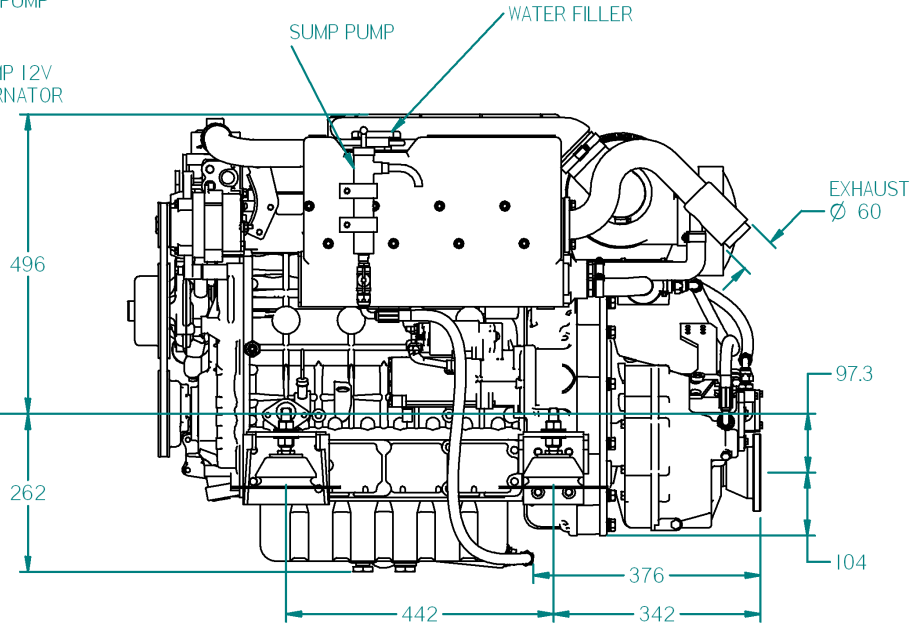

FLEXIBLE MOUNT

REV	DESCRIPTION	DATE	APP'D	DRAWN	NOTES
01					

TITLE: BETA 75-90 HEAT EXCHANGE  
TM345 GEARBOX

DIMENSIONS IN MM (INCH) DO NOT SCALE PART FILE NAME: 100-08948 BETA75 HE TM345.asm

BETA MARINE LTD,  
DAVY WAY,  
WATERWELLS,  
QUEDGELEY,  
GLOUCESTER. GL2 2AD, UK

DRAWN BY: TW	SIZE: A4	DWG NO: 100-08948	REV: 00
CHECKED BY: LT	SCALE: NTS	PAGE: 1 of 1	DATE: 28/04/2010

TEL: (01452) 723492 FAX: (01452) 729916