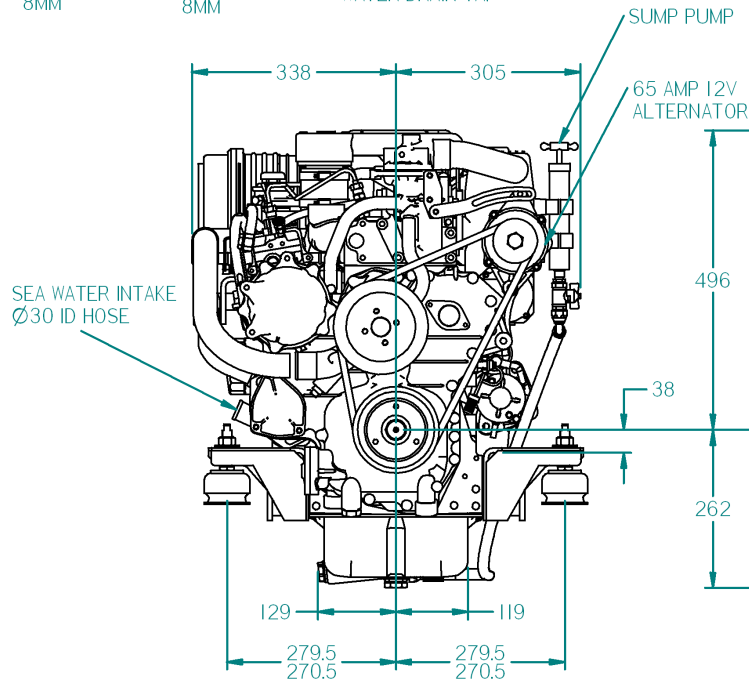

FLEXIBLE MOUNT

REV	DESCRIPTION	DATE	APP'D	DRAWN	NOTES
01					

TITLE: BETA 75-90 HEAT EXCHANGE  
TM345 GEARBOX

DIMENSIONS IN MM (INCH) DO NOT SCALE PART FILE NAME: 100-08948 BETA75 HE TM345.asm

BETA MARINE LTD,  
DAVY WAY,  
WATERWELLS,  
QUEDGELEY,  
GLOUCESTER. GL2 2AD, UK

DRAWN BY: TW	SIZE: A4	DWG NO: 100-08948	REV: 00
CHECKED BY: LT	SCALE: NTS	PAGE: 1 of 1	DATE: 28/04/2010

TEL: (01452) 723492 FAX: (01452) 729916