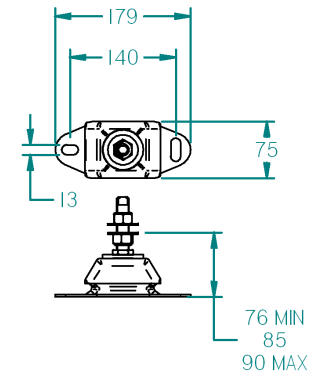

FLEXIBLE MOUNT

REV	DESCRIPTION	DATE	APP'D	DRAWN	NOTES
01					

TITLE: BETA 75-90 HEAT EXCHANGE  
TM345 GEARBOX

DIMENSIONS IN MM (INCH) DO NOT SCALE PART FILE NAME: 100-08948 BETA75 HE TM345.asm

BETA MARINE LTD,  
DAVY WAY,  
WATERWELLS,  
QUEDGELEY,  
GLOUCESTER. GL2 2AD, UK

DRAWN BY: TW	SIZE: A4	DWG NO: 100-08948	REV: 00
CHECKED BY: LT	SCALE: NTS	PAGE: 1 of 1	DATE: 28/04/2010

TEL: (01452) 723492 FAX: (01452) 729916