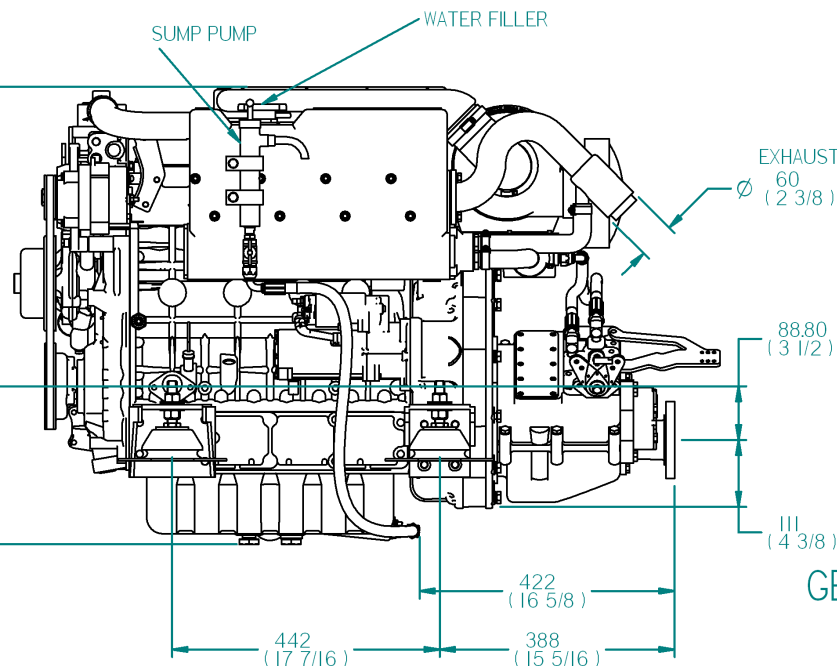

FLEXIBLE MOUNT

REV	DESCRIPTION	DATE	APP'D	DRAWN	NOTES
01					

TITLE: BETA 75-90 HEAT EXCHANGE PRM260

DIMENSIONS IN MM (INCH) DO NOT SCALE PART FILE NAME: 100-06202 BETA75 (3300) HE PRM260.asm

BETA MARINE LTD.
DAVY WAY,
WATERWELLS,
QUEDGELEY,
GLOUCESTER. GL2 2AD, UK

DRAWN BY: TW
CHECKED BY: LT

SIZE A4
SCALE NTS

DWG NO: 100-06202

REV 03

PAGE 1 of 2

DATE 05/10/2009