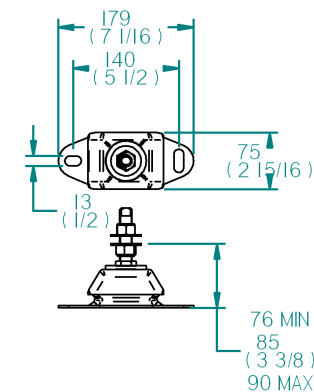

FLEXIBLE MOUNT

REV	DESCRIPTION	DATE	APP'D	DRAWN	NOTES
01					

TITLE: BETA 75-90 HEAT EXCHANGE PRM260

DIMENSIONS IN MM (INCH) DO NOT SCALE PART FILE NAME: 100-06202 BETA75 (3300) HE PRM260.asm

BETA MARINE LTD.
DAVY WAY,
WATERWELLS,
QUEDGELEY,
GLOUCESTER. GL2 2AD, UK

DRAWN BY: TW
CHECKED BY: LT

SIZE A4
SCALE NTS

DWG NO: 100-06202

REV 03

PAGE 1 of 2

DATE 05/10/2009