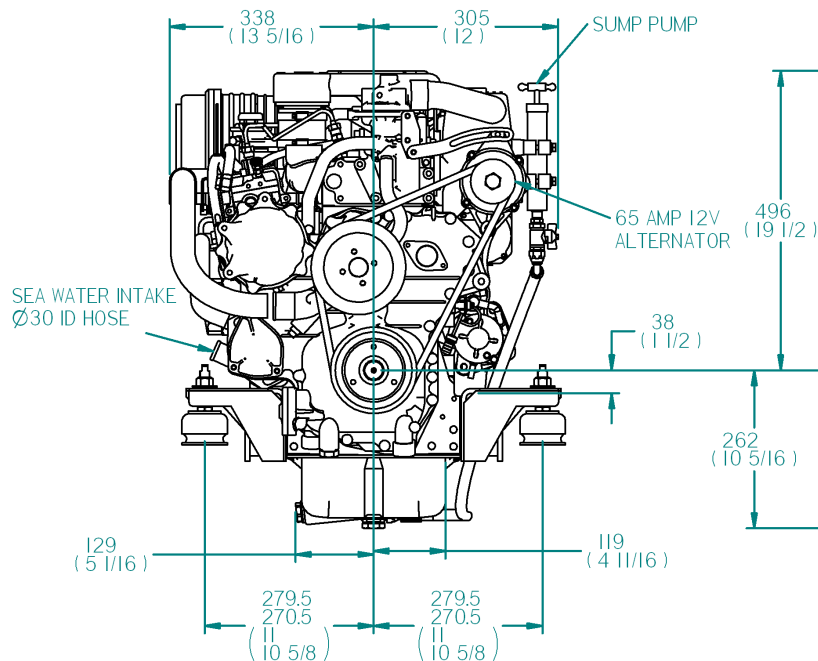

FLEXIBLE MOUNT

REV	DESCRIPTION	DATE	APP'D	DRAWN	NOTES
01					

TITLE: BETA 75-90 HEAT EXCHANGE PRM260

DIMENSIONS IN MM (INCH) DO NOT SCALE PART FILE NAME: 100-06202 BETA75 (3300) HE PRM260.asm

BETA MARINE LTD.
DAVY WAY,
WATERWELLS,
QUEDGELEY,
GLOUCESTER. GL2 2AD, UK

DRAWN BY: TW
CHECKED BY: LT

SIZE A4
SCALE NTS

DWG NO: 100-06202

REV 03

PAGE 1 of 2

DATE 05/10/2009