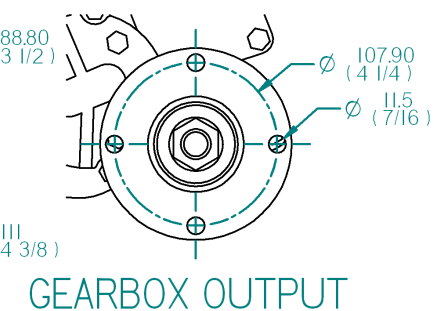

FLEXIBLE MOUNT

REV	DESCRIPTION	DATE	APP'D	DRAWN	NOTES
01					

TITLE: BETA 75-90 HEAT EXCHANGE PRM260

DIMENSIONS IN MM (INCH) DO NOT SCALE PART FILE NAME: 100-06202 BETA75 (3300) HE PRM260.asm

BETA MARINE LTD.
DAVY WAY,
WATERWELLS,
QUEDGELEY,
GLOUCESTER. GL2 2AD, UK

DRAWN BY: TW
CHECKED BY: LT

SIZE A4
SCALE NTS

DWG NO: 100-06202

REV 03

PAGE 1 of 2

DATE 05/10/2009